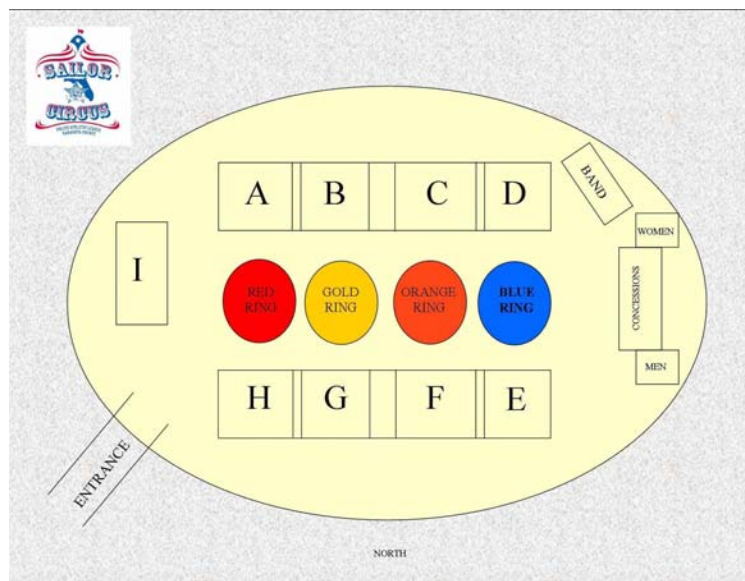

CURRENT ARENA SPECS

- 124' x 244' Portomod Facility – not climate controlled
- Fixed seating capacity 1790 in the round (padded chairs)
- Additional floor seating of 500 for a concert like setting
- Banquet seating capacity 600
- Open floor space 180' x 60' (carpeted area 120' x 40')
- Ceiling height 47' to rooftop / 40' to rigging grid
- Restrooms – wheelchair accessible
- Performance area – 4 rings 30' round

Available amenities:

- Theatrical lighting
- Spot lights
- Sound system
- Banquet tables
- Chairs
- Prep kitchen / concession serving window
- 12 4'x8' stage pieces w/ stairs & railing

www.sailorcircus.org